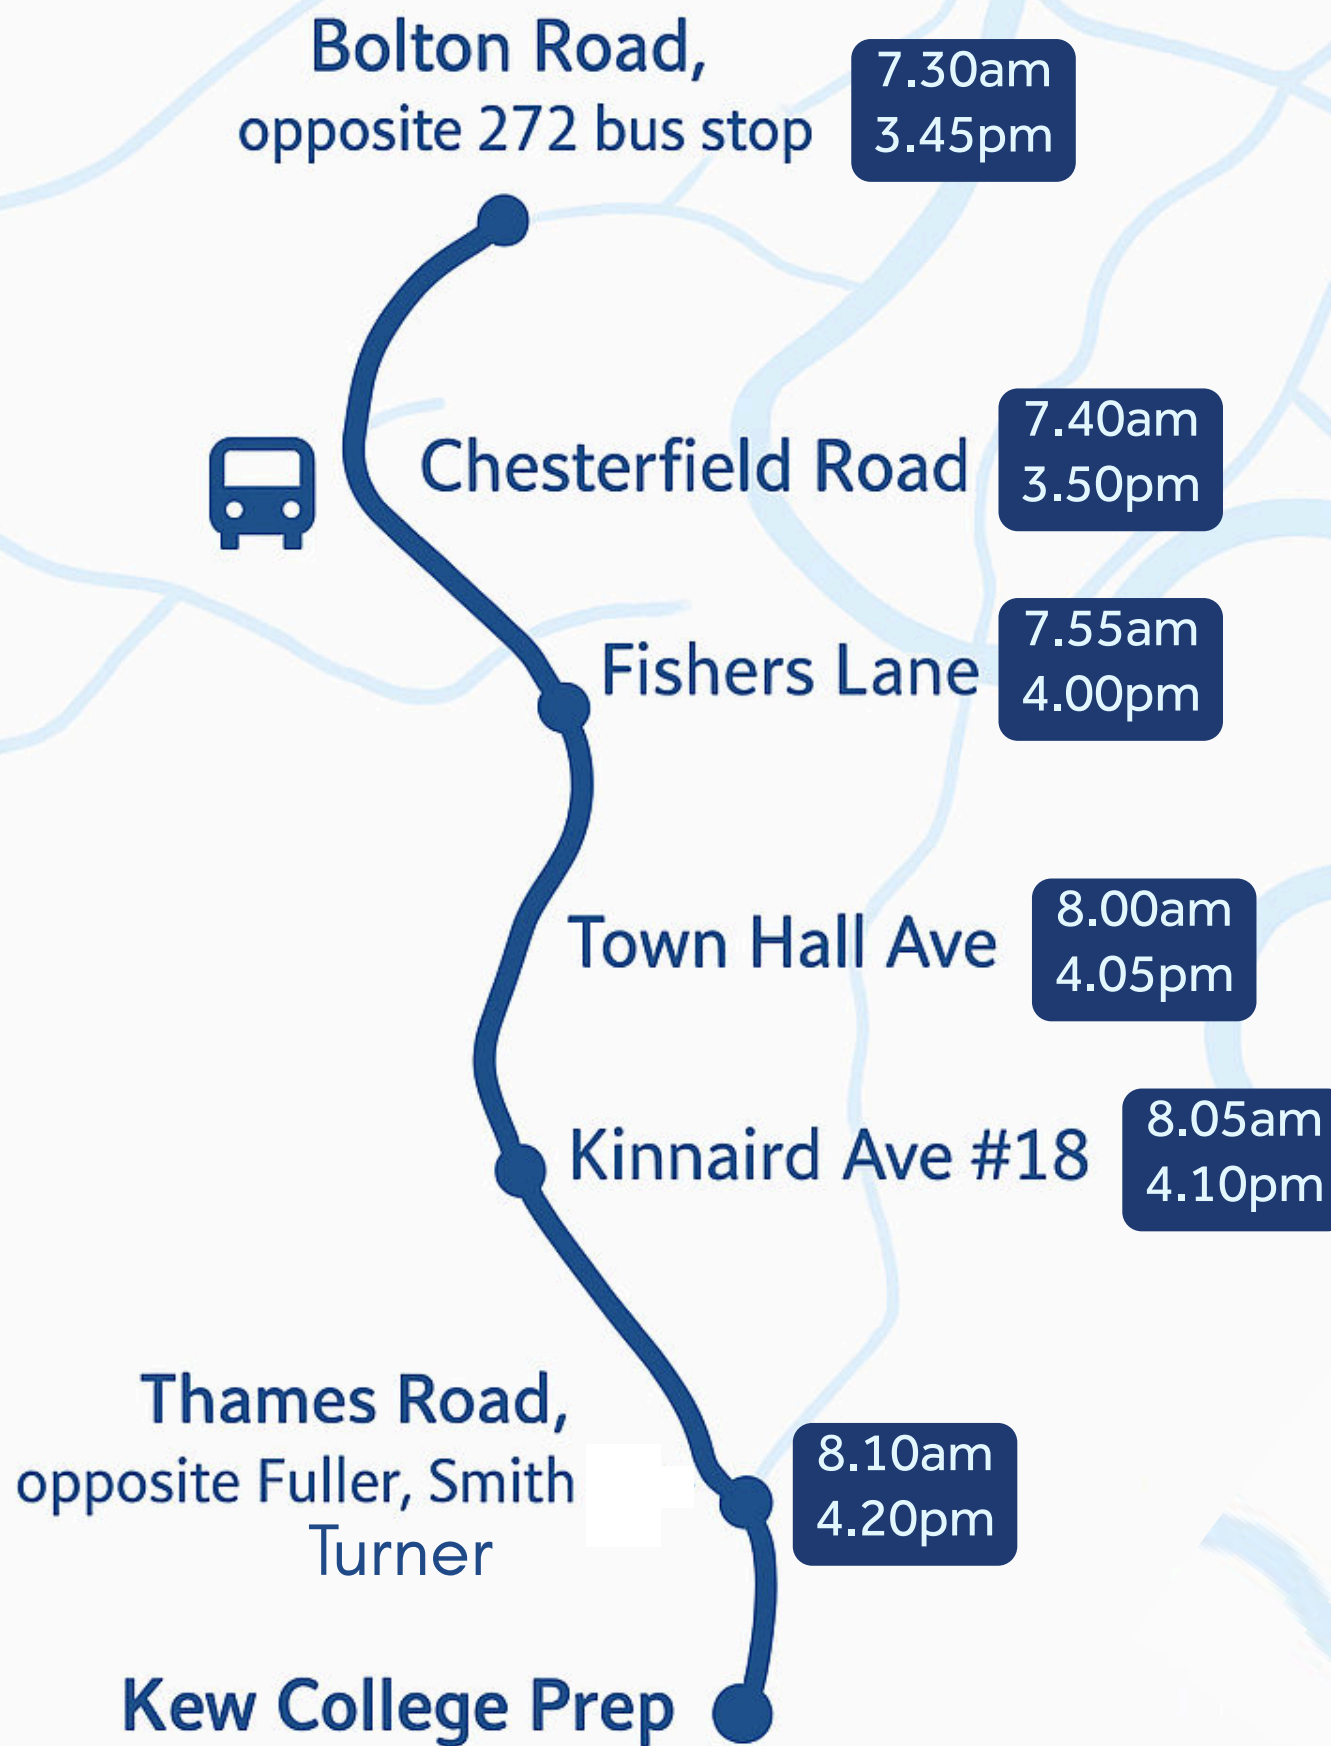

Our Chiswick minibus route

KEW COLLEGE PREP

24–26 Cumberland Road,
Richmond, Surrey, TW9 3HQ